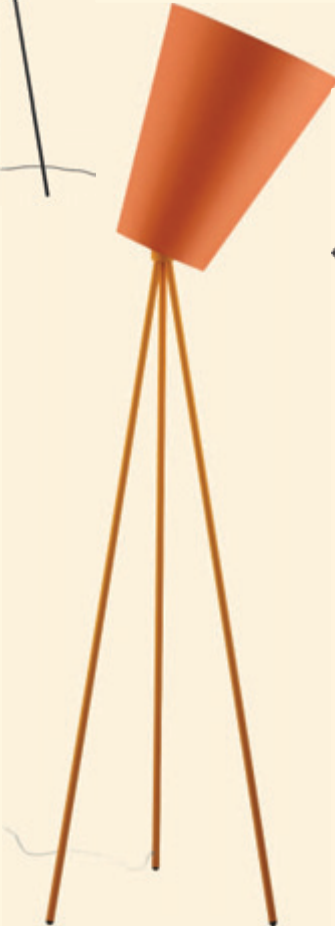

Ball

- Magnet wall lamp
- 4 3/4" diameter / Depth:
- Material: metal (painted)
- 230 cm transparent cord
- On/off switch
- Recommended bulb (not incl.): E14 max. 40W / Reflector R39
- Designer: Benny Frandsen www.designbyfrandsen.dk

Sixty

- Black metal floor lamp with 3 black fabric shades
- Height: 70 3/4" / Shades: top 4" diam. x side 8 1/4" x bottom 6"
- Mounted with transparent cord
- On/off foot switch on cord
- Recommended bulb (not incl.) E14 3 x max. 40W

CairoFloor
Art No. 3027

Cairo

- Table or floor lamp with white fabric shade
- Table lamp: Height 21 1/4" x 6 3/4" diameter / Floor lamp: Height 59" x 11" diameter
- Table lamp: 59" white cord / Floor lamp: 70" white cord
- Table lamp: on/off switch on cord / Floor lamp: on/off foot switch on cord
- Stem: Metal
- Recommended bulb (not incl.):
Table: E27 max. 60W / Floor: 2 x E27 max 60W

Cairo Table
Art No. 2027

Tunnel

- Metal floor lamp with fabric shade
- Available in orange and black
- Height 65" (incl. shade)
- Shade: top 7" diam. x side 16 1/2" x bottom 13 1/4" diam.
- Fitted with black plastic cord for black lamp and transparent cord for orange lamp (78 3/4")
- Material: Metal (painted)
- Recommended bulb (not incl.) : E27 max. 40W