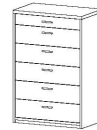

98001 Slats in pine
for 76409
98.6 x 200 cm
29¼ x 78¾"

STORAGE DRAWER AND TRUNDLE BED

76430 Storage drawer on castors
for 76404, 76405, 76406
69.7 x 140 x 22.8 cm
27½ x 55 x 9"

76434 Trundle bed on castors (US)
for 76409
102 x 190 x 20.8 cm
40¼ x 74¾ x 8¼"

NIGHTSTANDS, CHESTS AND DOUBLE DRESSER

76410 Nightstand
49.4 x 40 x 41 cm
19½ x 15¾ x 16¼"

76411 Nightstand
49.4 x 48.5 x 61 cm
19½ x 19 x 24"

76413 Chest
82.4 x 48.5 x 81 cm
32½ x 19 x 32"

76414 Chest
82.4 x 48.5 x 121 cm
32½ x 19 x 47¾"

76415 Gent's chest
122.7 x 48.5 x 121 cm
48¼ x 19 x 47¾"

76416 Double dresser
159.3 x 48.5 x 81 cm
62¾ x 19 x 32"

DESK, BOOKCASE/HUTCH AND MIRROR

76420 Desk
140 x 80/48.6 x 74 cm
55 x 31½/19¼ x 29¼"

76421 Bookcase/hutch
82.4 x 29.8 x 81 cm
32¼ x 11¾ x 32"