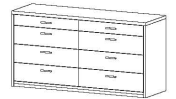

98001 Slats in pine
for 76409
98.6 x 200 cm
29¼ x 78¾"

STORAGE DRAWER AND TRUNDLE BED

76430 Storage drawer on castors
for 76404, 76405, 76406
69.7 x 140 x 22.8 cm
27½ x 55 x 9"

76434 Trundle bed on castors (US)
for 76409
102 x 190 x 20.8 cm
40¼ x 74¾ x 8¼"

NIGHTSTANDS, CHESTS AND DOUBLE DRESSER

76410 Nightstand
49.4 x 40 x 41 cm
19½ x 15¾ x 16¼"

76411 Nightstand
49.4 x 48.5 x 61 cm
19½ x 19 x 24"

76413 Chest
82.4 x 48.5 x 81 cm
32½ x 19 x 32"

76414 Chest
82.4 x 48.5 x 121 cm
32½ x 19 x 47¾"

76415 Gent's chest
122.7 x 48.5 x 121 cm
48¼ x 19 x 47¾"

76416 Double dresser
159.3 x 48.5 x 81 cm
62¾ x 19 x 32"

DESK, BOOKCASE/HUTCH AND MIRROR

76420 Desk
140 x 80/48.6 x 74 cm
55 x 31½/19¼ x 29¼"

76421 Bookcase/hutch
82.4 x 29.8 x 81 cm
32¼ x 11¾ x 32"