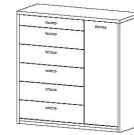

98001 Slats in pine
for 76409
98.6 x 200 cm
29¼ x 78¾"

STORAGE DRAWER AND TRUNDLE BED

76430 Storage drawer on castors
for 76404, 76405, 76406
69.7 x 140 x 22.8 cm
27½ x 55 x 9"

76434 Trundle bed on castors (US)
for 76409
102 x 190 x 20.8 cm
40¼ x 74¾ x 8¼"

NIGHTSTANDS, CHESTS AND DOUBLE DRESSER

76410 Nightstand
49.4 x 40 x 41 cm
19½ x 15¾ x 16¼"

76411 Nightstand
49.4 x 48.5 x 61 cm
19½ x 19 x 24"

76413 Chest
82.4 x 48.5 x 81 cm
32½ x 19 x 32"

76414 Chest
82.4 x 48.5 x 121 cm
32½ x 19 x 47¾"

76415 Gent's chest
122.7 x 48.5 x 121 cm
48¼ x 19 x 47¾"

76416 Double dresser
159.3 x 48.5 x 81 cm
62¾ x 19 x 32"

DESK, BOOKCASE/HUTCH AND MIRROR

76420 Desk
140 x 80/48.6 x 74 cm
55 x 31½/19¼ x 29¼"

76421 Bookcase/hutch
82.4 x 29.8 x 81 cm
32¼ x 11¾ x 32"