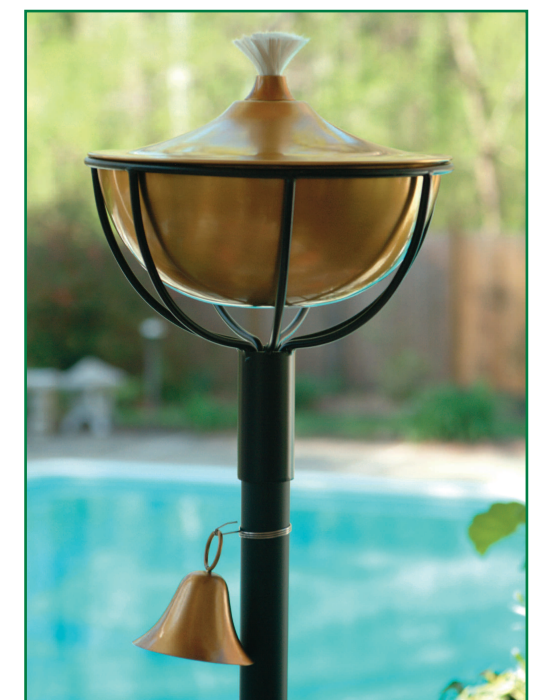

NEW FOR 2010

**Use as an oil lamp or
simply as a vase**

Three functions in one: Roma and Venecia can be used as an oil lamp both indoors and outdoors, or by simply removing the oil pot insert and adding flowers, they become a vase.

Venecia

Comes in two heights 12" or 16½"

Roma

Comes in three sizes
7 ½", 9", 11" in diameter

**Vase/Oil Pot
Insert**

New

Reno Table Oil Lamps
Now in beautiful shiny nickel.
Size 5" in diameter.

Lamp Oil of 99% pure
liquid paraffin

Small Wave

Long-lasting Aluminum torch. Height 55” Available in steel- and copper-like finishes.

Reno Torches in nickel coated hammered brass finish.

Princeton & Reno Torches

Now available in two new finishes: nickel coated hammered brass and gold colored brass. Also available in copper and patina finish. Torches come with your choice of a black or silver aluminum pole or a hard wood pole.

Princeton Torch in nickel coated hammered brass finish

Reno Torch in patina finish

Princeton Torch in pure copper

Reno Torch in “golden” finish

Cylinder Torch in steel and copper finish. Size 55”

Cylinder Display Prepackaged with 24 steel/24 copper